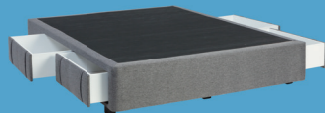

$799

4 DRAWER
Queen Base
Also available in
Double & King.