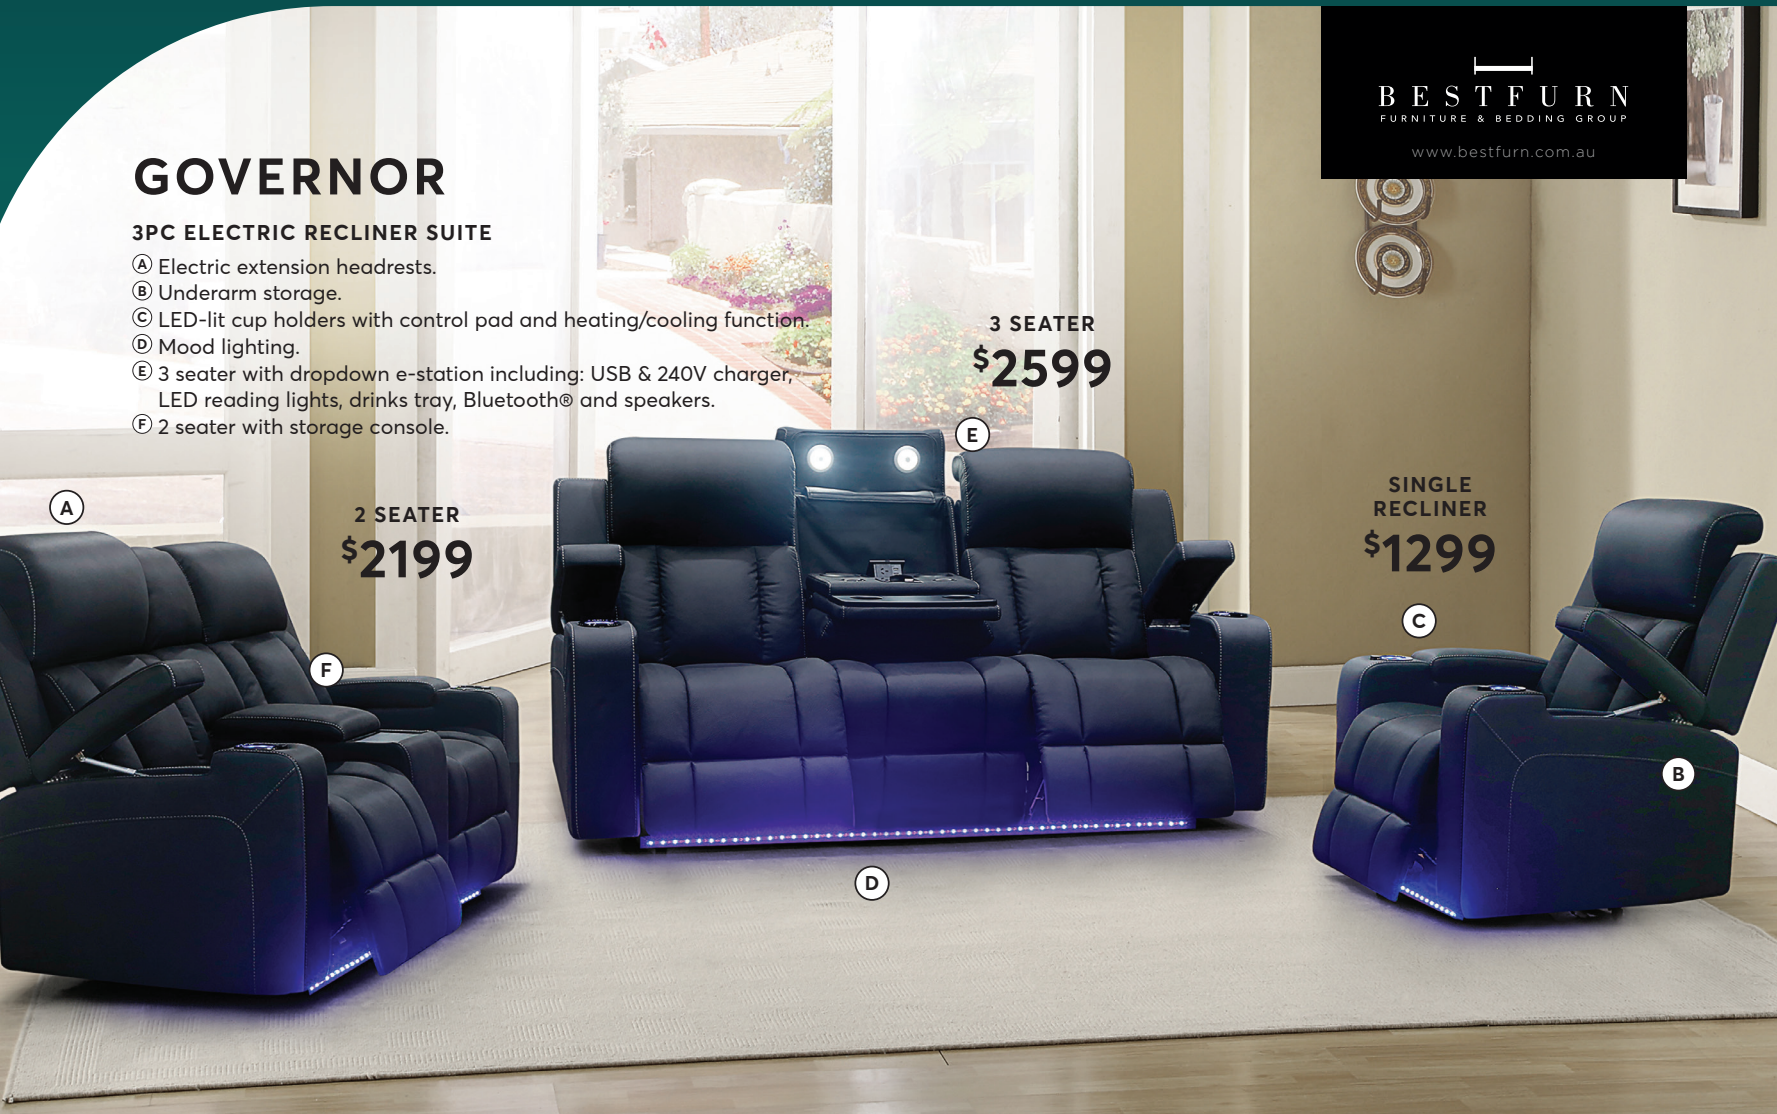

FURNISH YOUR DREAM HOME

GOVERNOR

3PC ELECTRIC RECLINER SUITE

- Ⓐ Electric extension headrests.
- Ⓑ Underarm storage.
- Ⓒ LED-lit cup holders with control pad and heating/cooling function.
- Ⓓ Mood lighting.
- Ⓔ 3 seater with dropdown e-station including: USB & 240V charger, LED reading lights, drinks tray, Bluetooth® and speakers.
- Ⓕ 2 seater with storage console.

2 SEATER
\$2199

3 SEATER
\$2599

SINGLE RECLINER
\$1299

NOW AVAILABLE AT A BESTFURN STORE NEAR YOU
VISIT WWW.BESTFURN.COM.AU

AVAILABLE IN SELECTED STORES

REGAN COLLECTION

Available in 3 Colours.

EXCLUSIVE TO
BESTFURN

2PC CORNER CHAISE

\$2199

3 & 2 SEATER SOFA PAIR

\$1999

CORNER + OTTOMAN

\$2999

HARRISON COLLECTION

Available in 3 Colours.

EXCLUSIVE TO
BESTFURN

CORNER CHAISE

\$2399

OTTOMAN

\$499

3 & 2 SEATER SOFA PAIR

\$2499

HARRISON CORNER